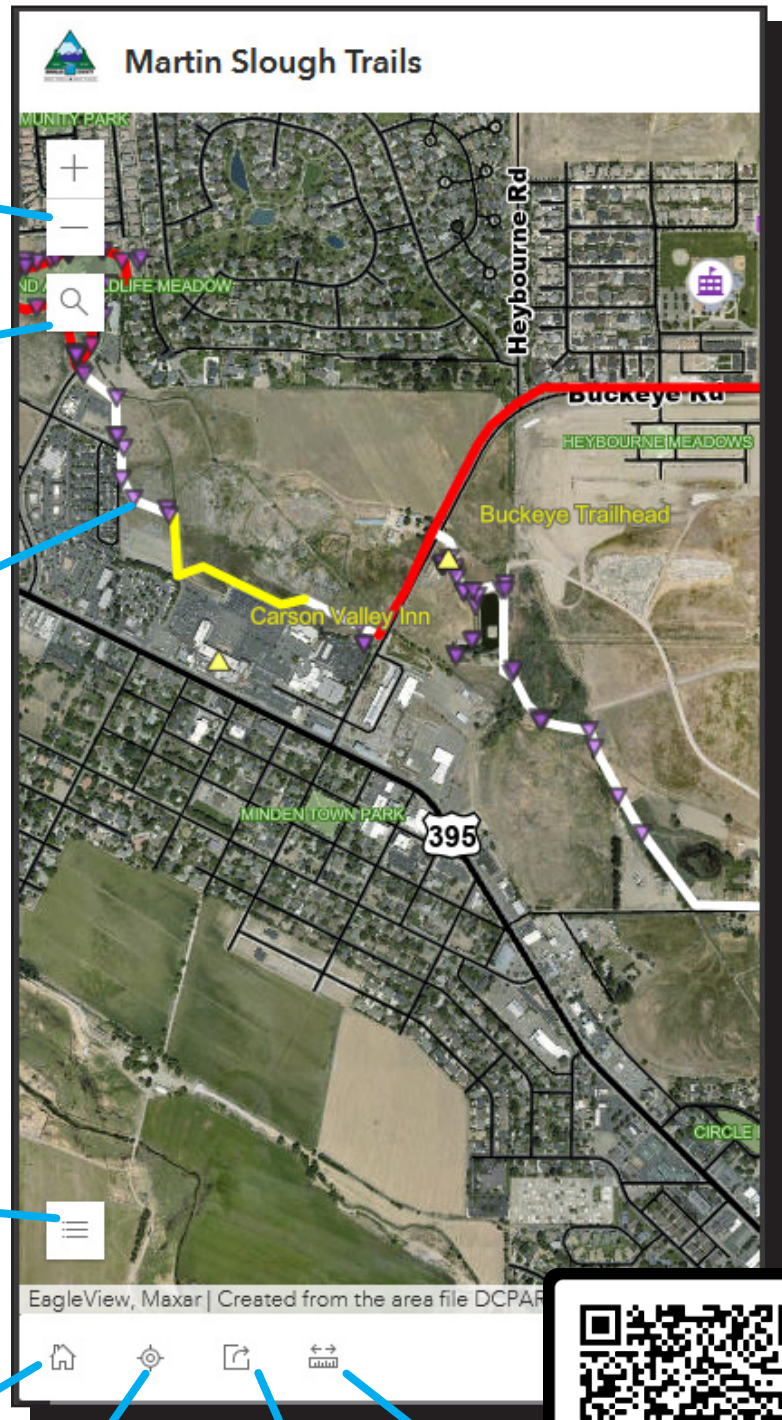

Take the Map with you!

Douglas County is happy to make the Martin Slough Trails map available on your mobile device.

Zoom:
Use the plus/minus buttons to zoom in and out
Or
pinch zoom in out on your touch screen

Search an address

3/31/2022, 6:24 PM

Click on a ▼ icon to see a photo taken at that location.

2175ec9947f1149669cf631a2415c89ca.jpg

A walk through the willows

Show/Hide Legend

Go back to starting map extent

Share map

Measure Distance Tool

Find My Location - If you have enabled GPS on your device, click here to see where you currently are on the map.