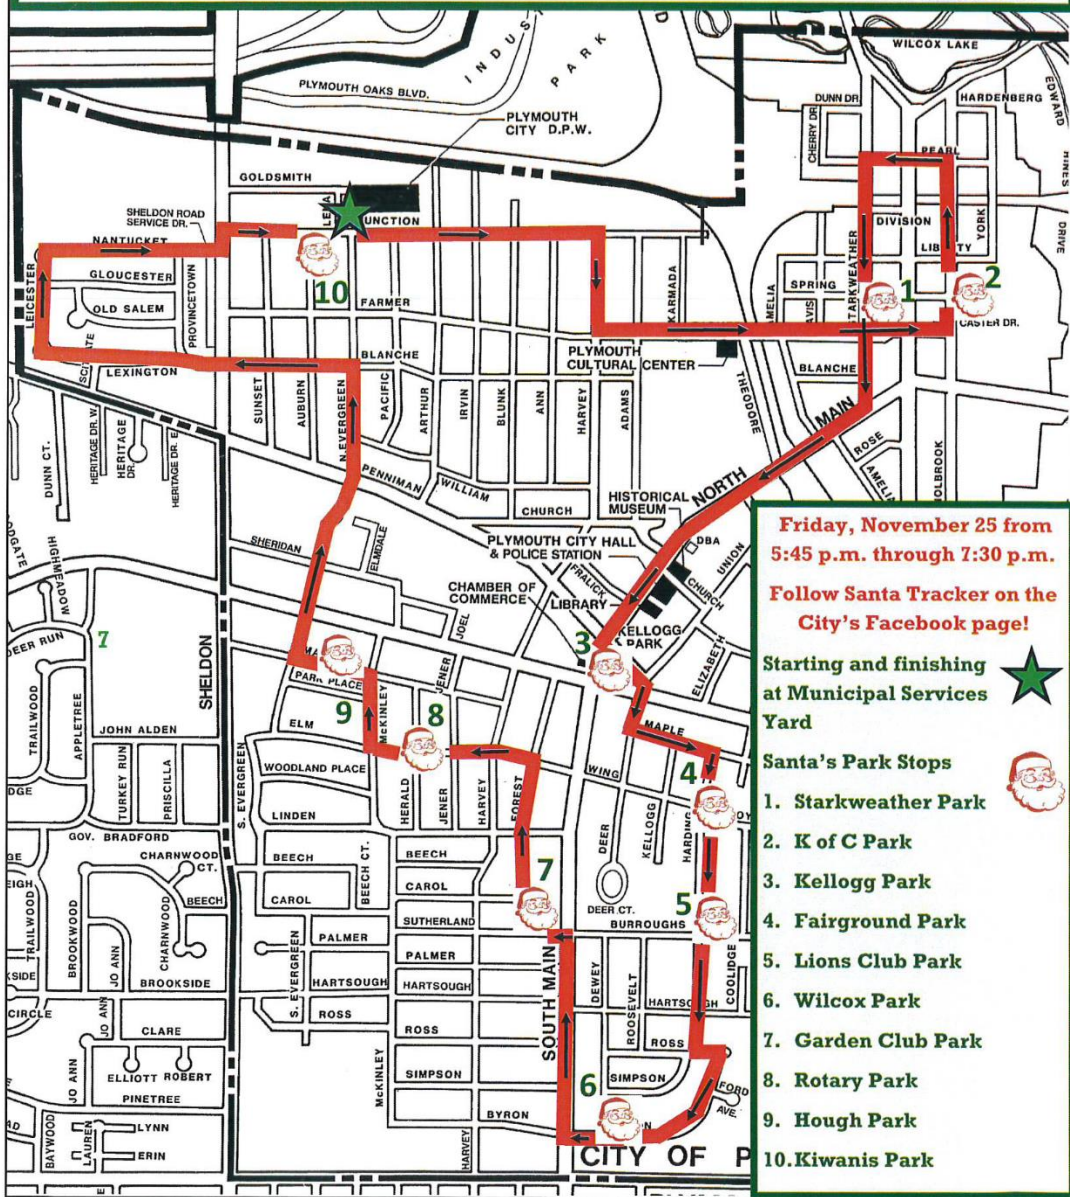

2022 Santa Parade Route

Approximate Timing

Follow the Live Santa Tracker on the City of Plymouth Facebook Page!

5:45 – Leave DMS Yard

5:49 – Arrive at Starkweather Park

5:55 – Arrive at K of C Park

6:07 – Arrive at Kellogg Park

6:21 – Arrive at Fairground Park

6:27 – Arrive at Lions Club Park

6:34 – Arrive at Wilcox Park

6:42 – Arrive at Garden Club Park

6:48 – Arrive at Rotary Park

6:54 – Arrive at Hough Park

7:03 – Enter New England Village

7:07 – Arrive at Kiwanis Park

7:13 – Return to DMS Yard