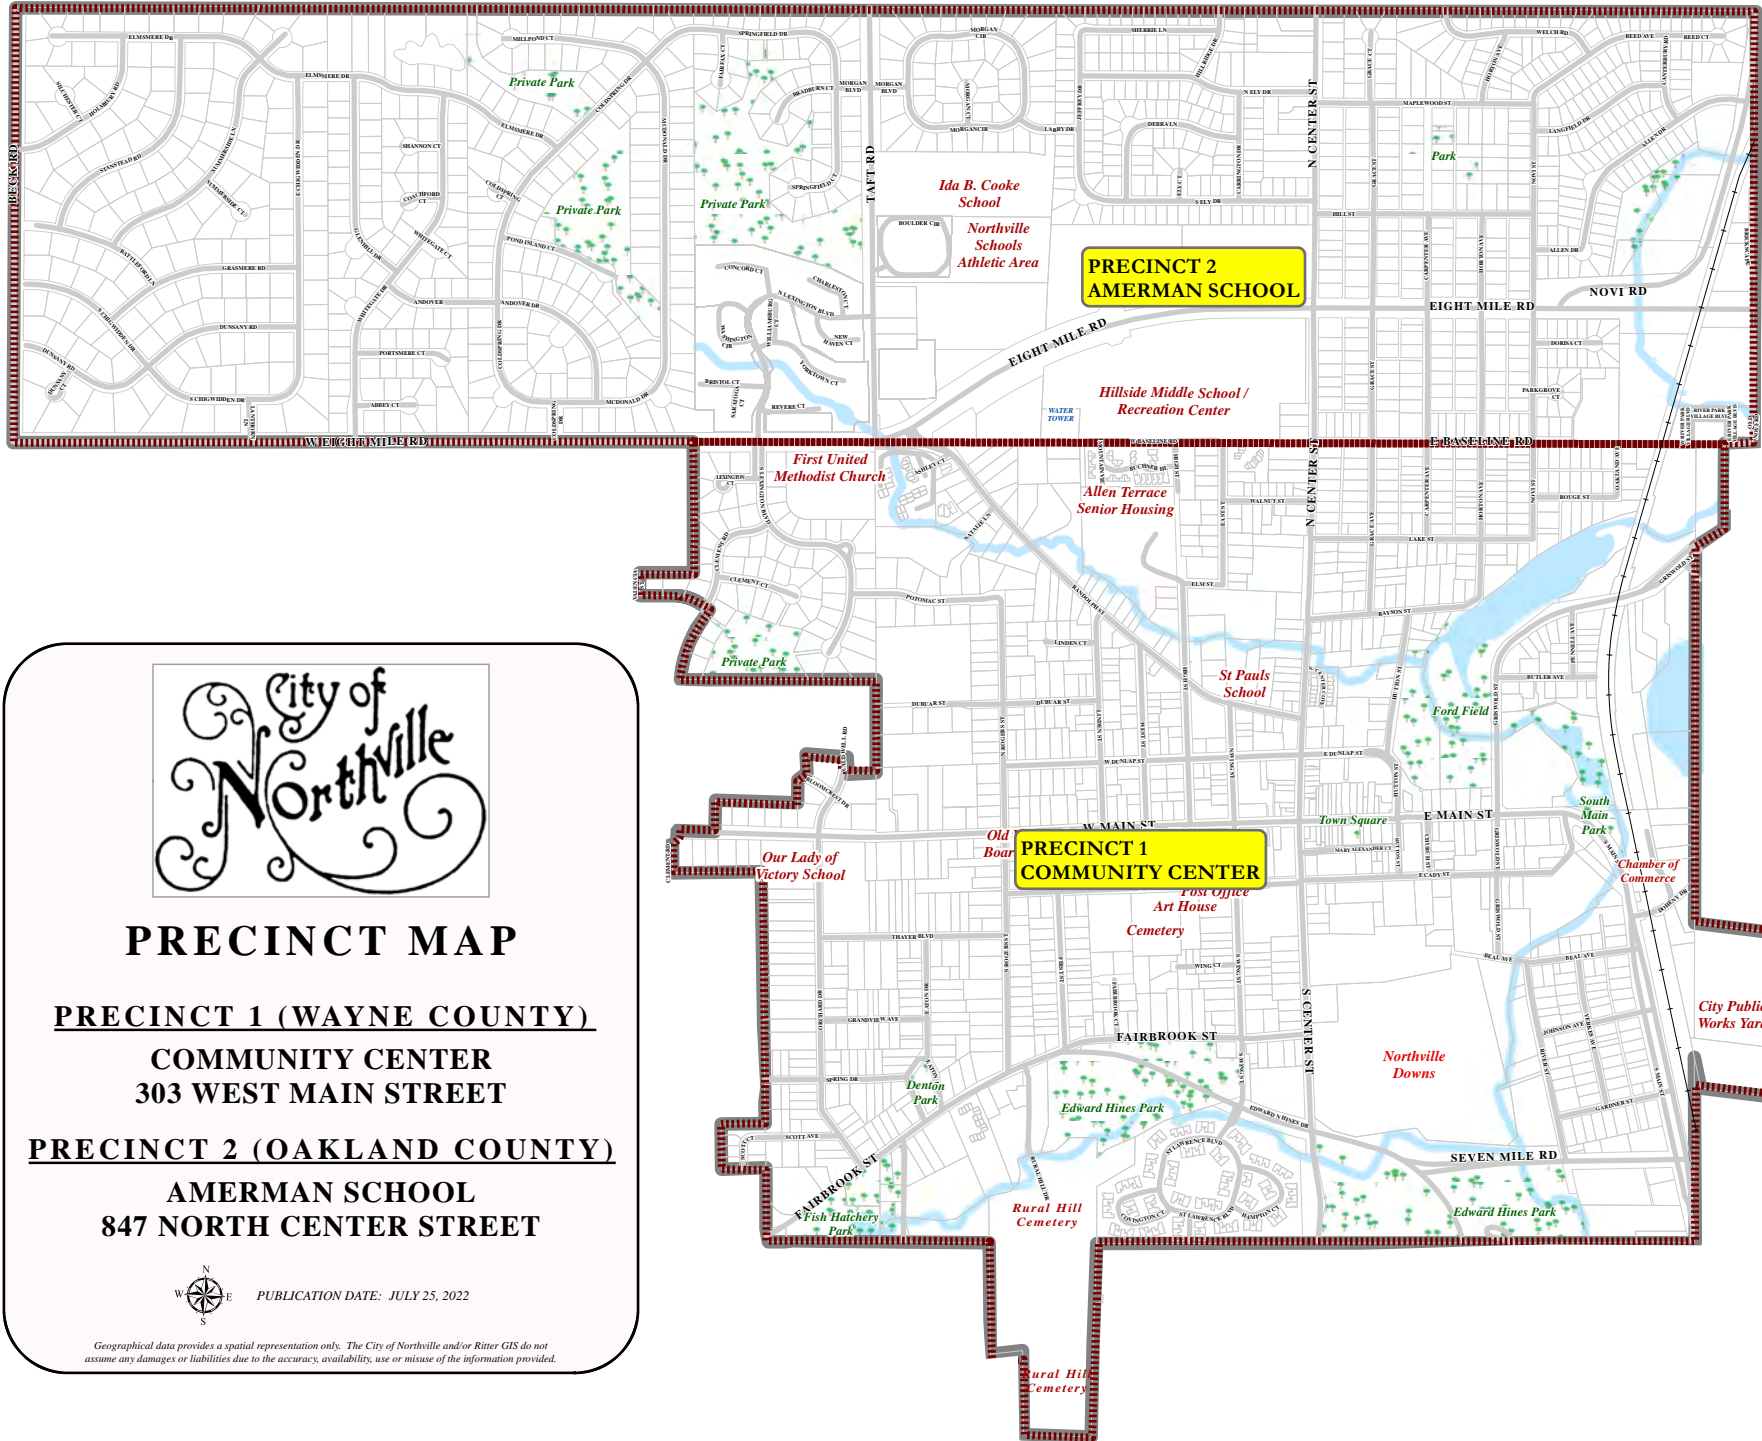

WAYNE COUNTY
PRECINCT 1

OAKLAND COUNTY
PRECINCT 2

WAYNE COUNTY
PRECINCT 1

OAKLAND COUNTY
PRECINCT 2

PRECINCT MAP

PRECINCT 1 (WAYNE COUNTY)

**COMMUNITY CENTER
303 WEST MAIN STREET**

PRECINCT 2 (OAKLAND COUNTY)

**AMERMAN SCHOOL
847 NORTH CENTER STREET**

PUBLICATION DATE: JULY 25, 2022