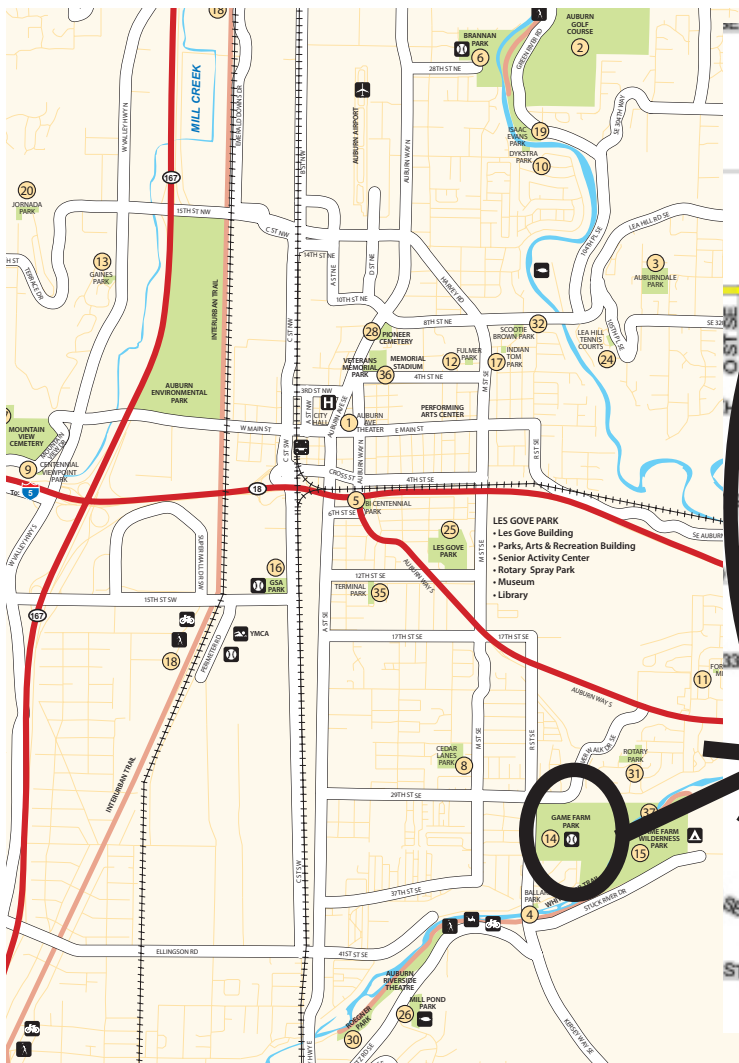

SATURDAY, MAY 20, 2023

GAME FARM PARK

3030 R STREET SE, AUBURN

General Driving Directions & Parking Instructions
Game Farm Park, 3030 R Street SE, Auburn

From I-5 or Hwy. 167:

- ♦ Take Hwy 18 East.
- ♦ From Hwy 18 East, take the Auburn/Enumclaw Exit. (From Hwy 18 West, take the WA-164 exit)
- ♦ At the end of the ramp, turn left onto Auburn Way South. Continue south on Auburn Way.
- ♦ At the intersection of M Street, be in the right hand lane to take Howard Road.
- ♦ At the end of Howard Road, take a right onto "R" St. SE.
- ♦ Continue through the light at 29th Street SE.
- ♦ Take a left into the Main entrance of Game Farm Park.
- ♦ Street parking is available in the areas across the street from the park, or just past the main park entrance. It's an easy walk to two park entrance access points. *Please use caution crossing R Street SE and use the cross walk provided.* Be courteous when parking in the neighborhoods/areas surrounding the park.
- ♦ Handicap parking is available at the main park entrance on a space available basis.

VENDORS: Please follow the driving directions and set-up instructions included in your confirmation packet.

AUBURN AREA MAP

GAME FARM PARK AREA MAP