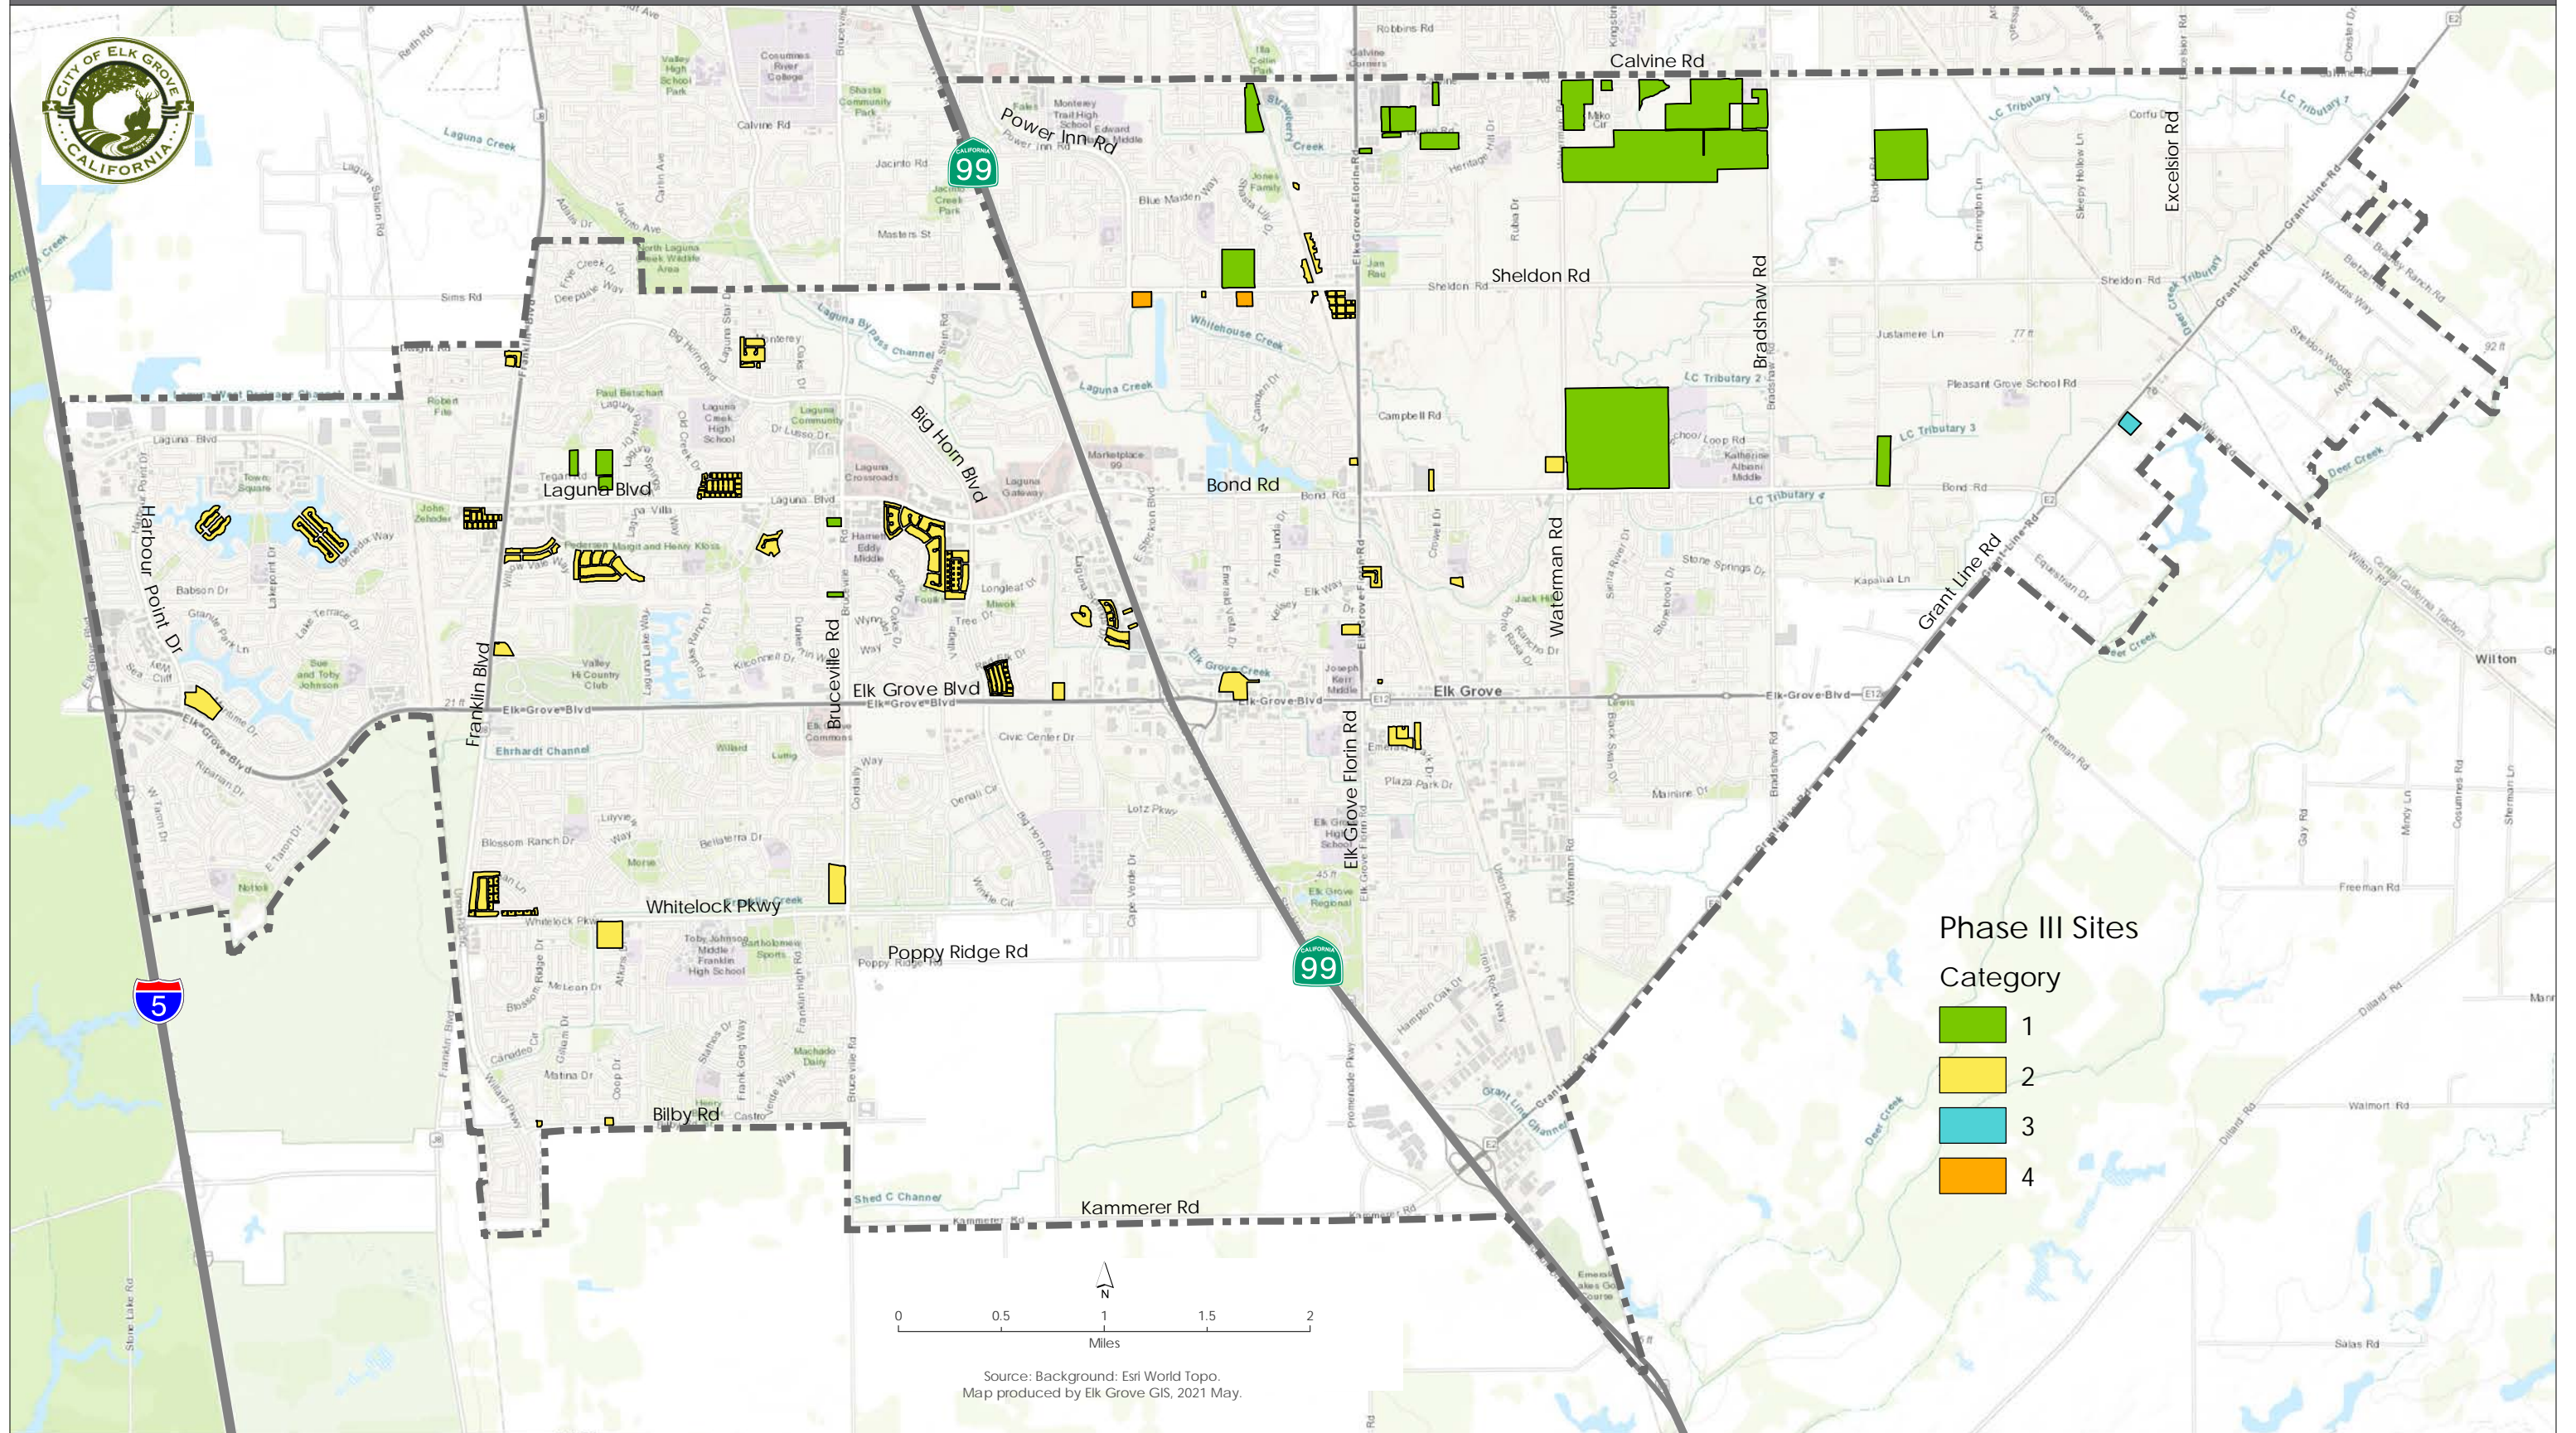

# Zoning Map Amendments - Phase III Categories

Phase III Sites  
Category

- 1
- 2
- 3
- 4

Source: Background: Esri World Topo.  
Map produced by Elk Grove GIS, 2021 May.